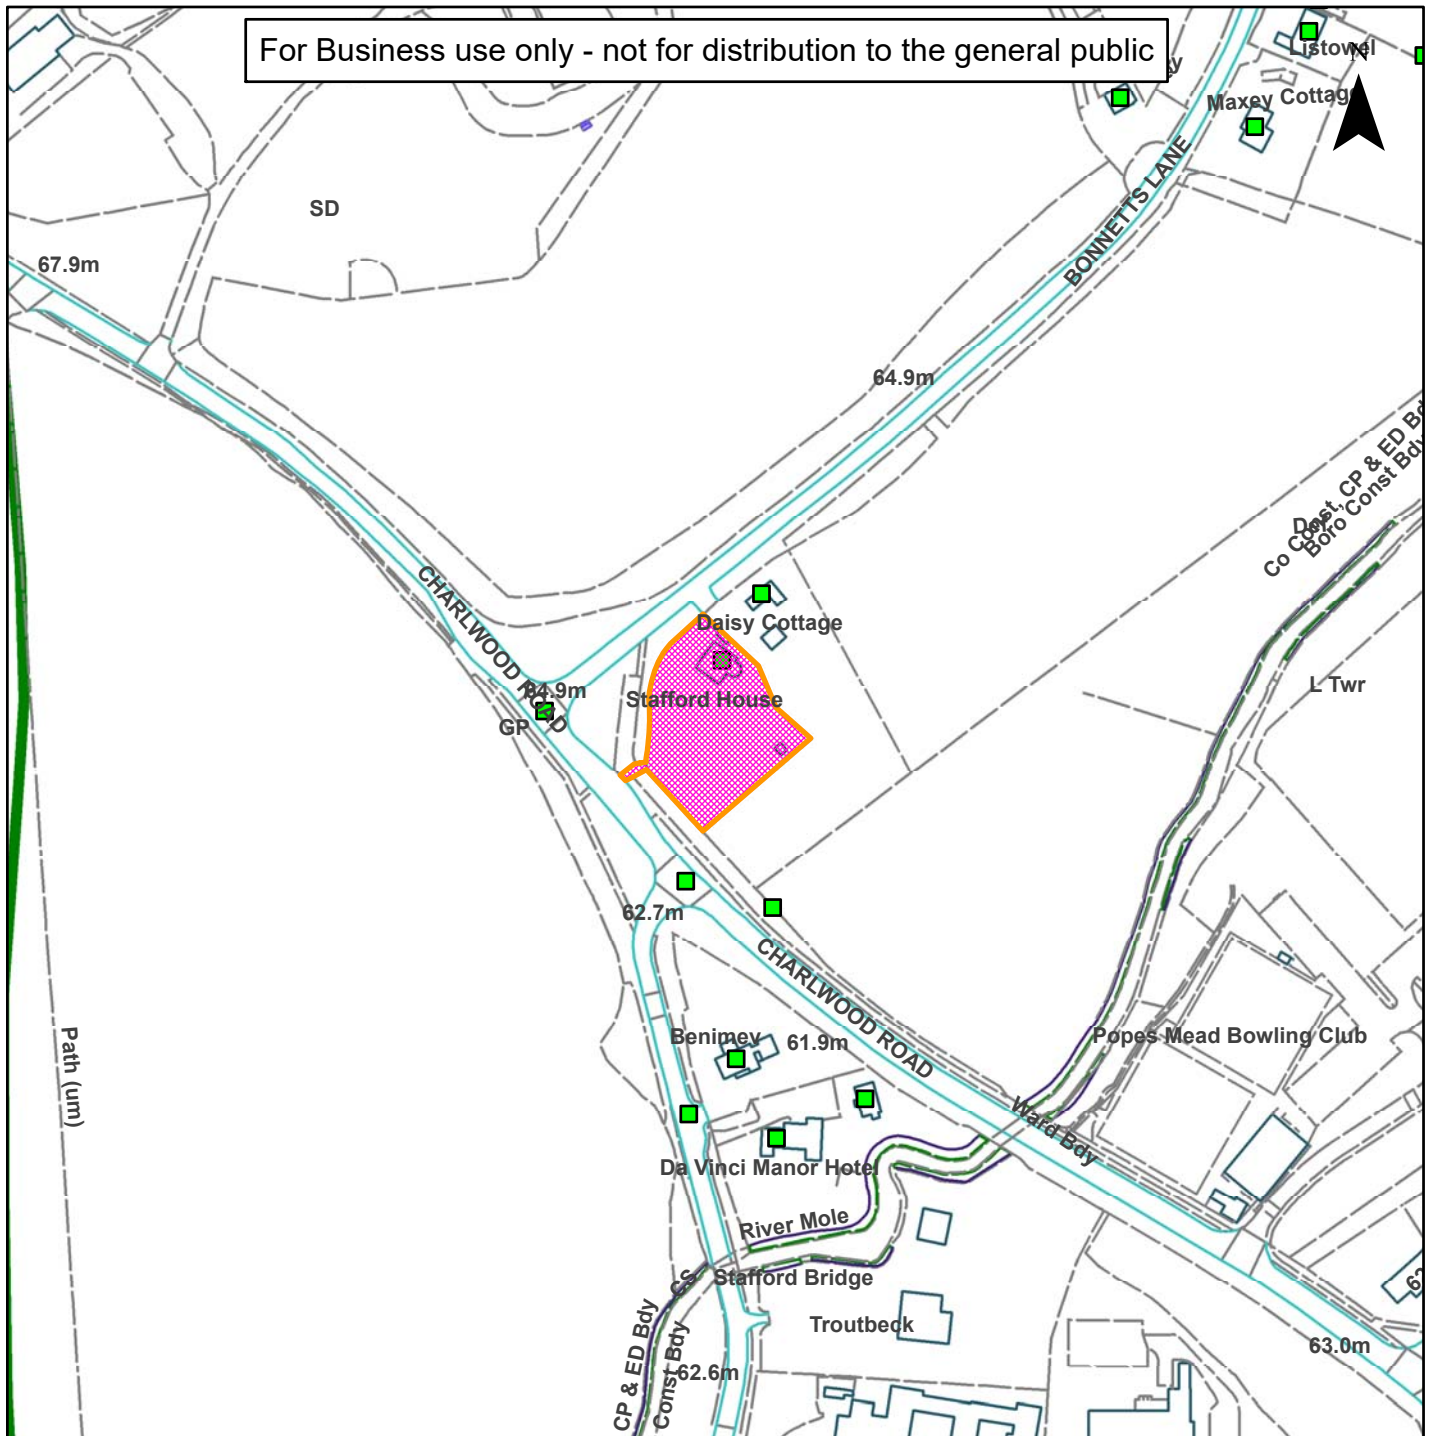

Not Set

For Business use only - not for distribution to the general public

Scale: 1:2,500

Reproduced from the Ordnance Survey map with permission of the Controller of Her Majesty's Stationery Office © Crown Copyright 2012.

Unauthorised reproduction infringes Crown Copyright and may lead to prosecution or civil proceedings.

Organisation	Horsham District Council
Department	
Comments	Not Set
Date	25/10/2018
MSA Number	100023865